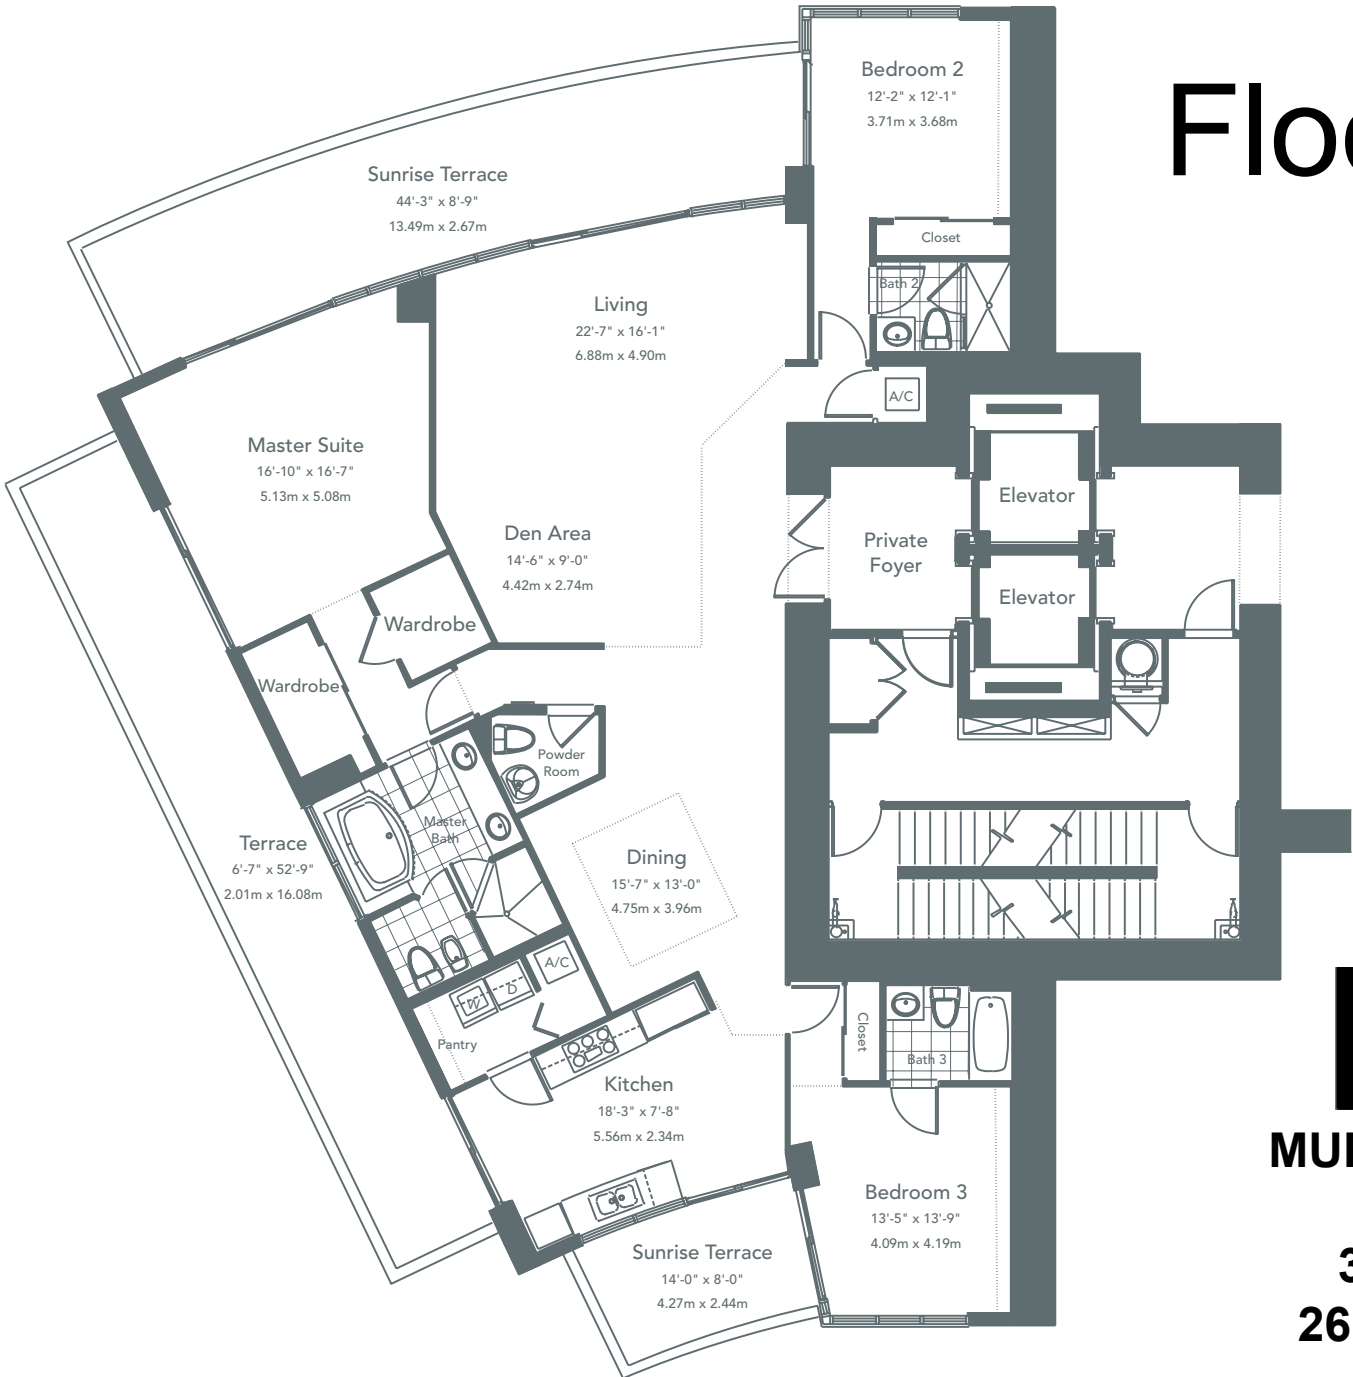

Floor Plan BM

MURANO @ PORTOFINO
UNITS 2902- 3802
3 BDRM / 3.5 BATH
2618 SQ FT / 243 SQ M

All dimensions are approximate and all floor plans and development plans are subject to change without notice.