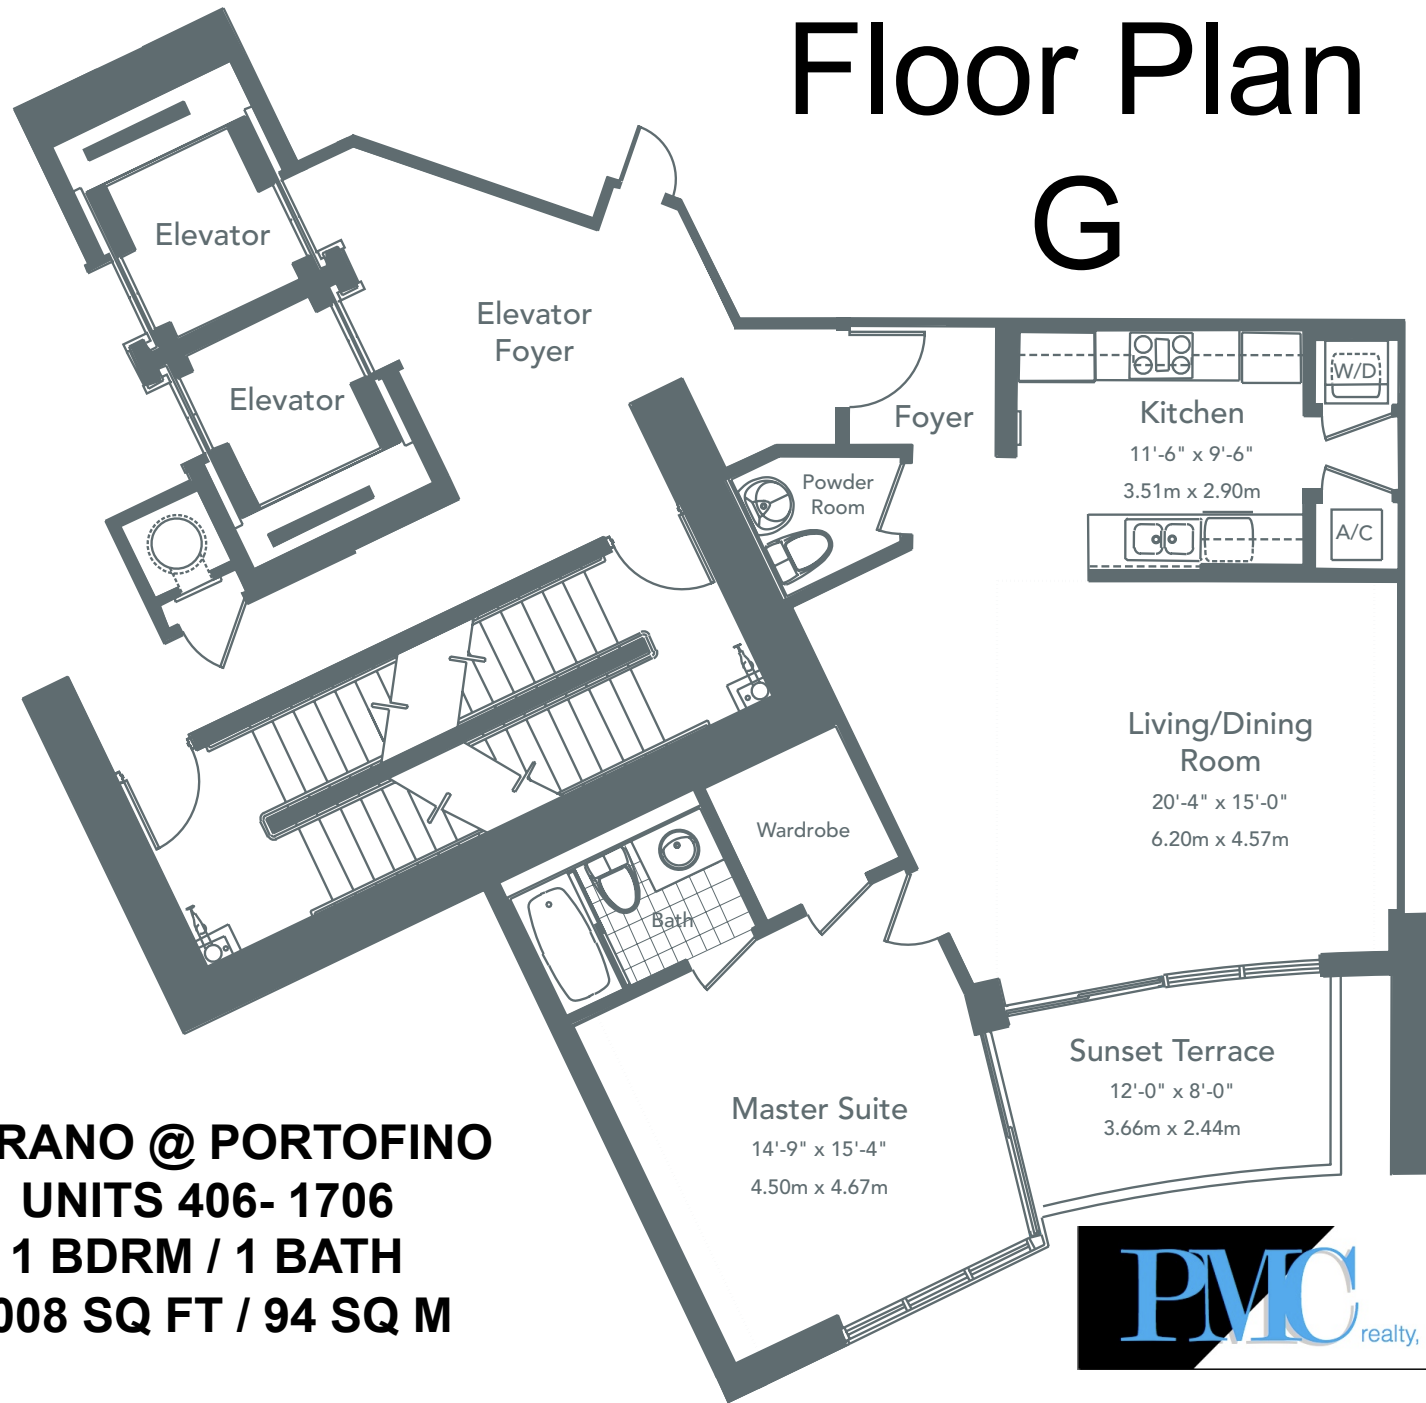

Floor Plan G

MURANO @ PORTOFINO
UNITS 406- 1706
1 BDRM / 1 BATH
1008 SQ FT / 94 SQ M